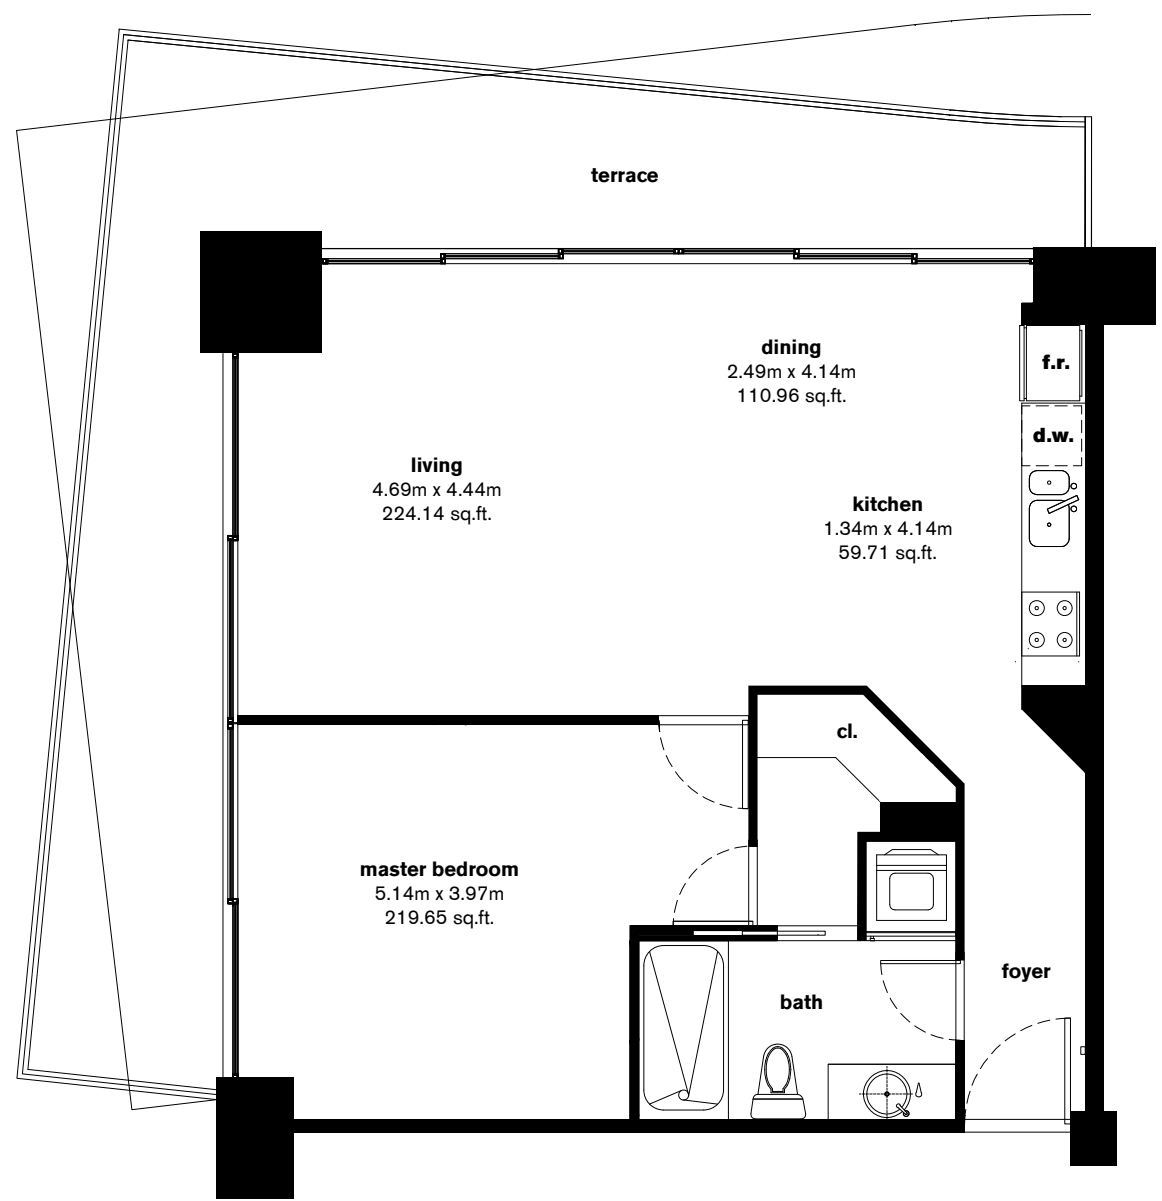

unit c

1 bedroom / 1 bath
Total Sq Feet: 1,237
Total Sq Meters: 114.95

levels 3-8

Stated dimensions are measured to the exterior boundaries of the exterior walls and the centerline of interior demising walls and in fact vary from the dimensions that would be determined by using the description and definition of the "Unit" set forth in the Declaration (which generally only includes the interior airspace between the perimeter walls and excludes interior structural components). Additionally, measurements of rooms set forth on any floor plan are generally taken at the greatest points of each given room (as if the room were a perfect rectangle), without regard for any cutouts. Accordingly, the area of the actual room will typically be smaller than the product obtained by multiplying the stated length times width. All dimensions are approximate and all floor plans and development plans are subject to change. NOTE: Dimensions on balconies vary depending on floor level.