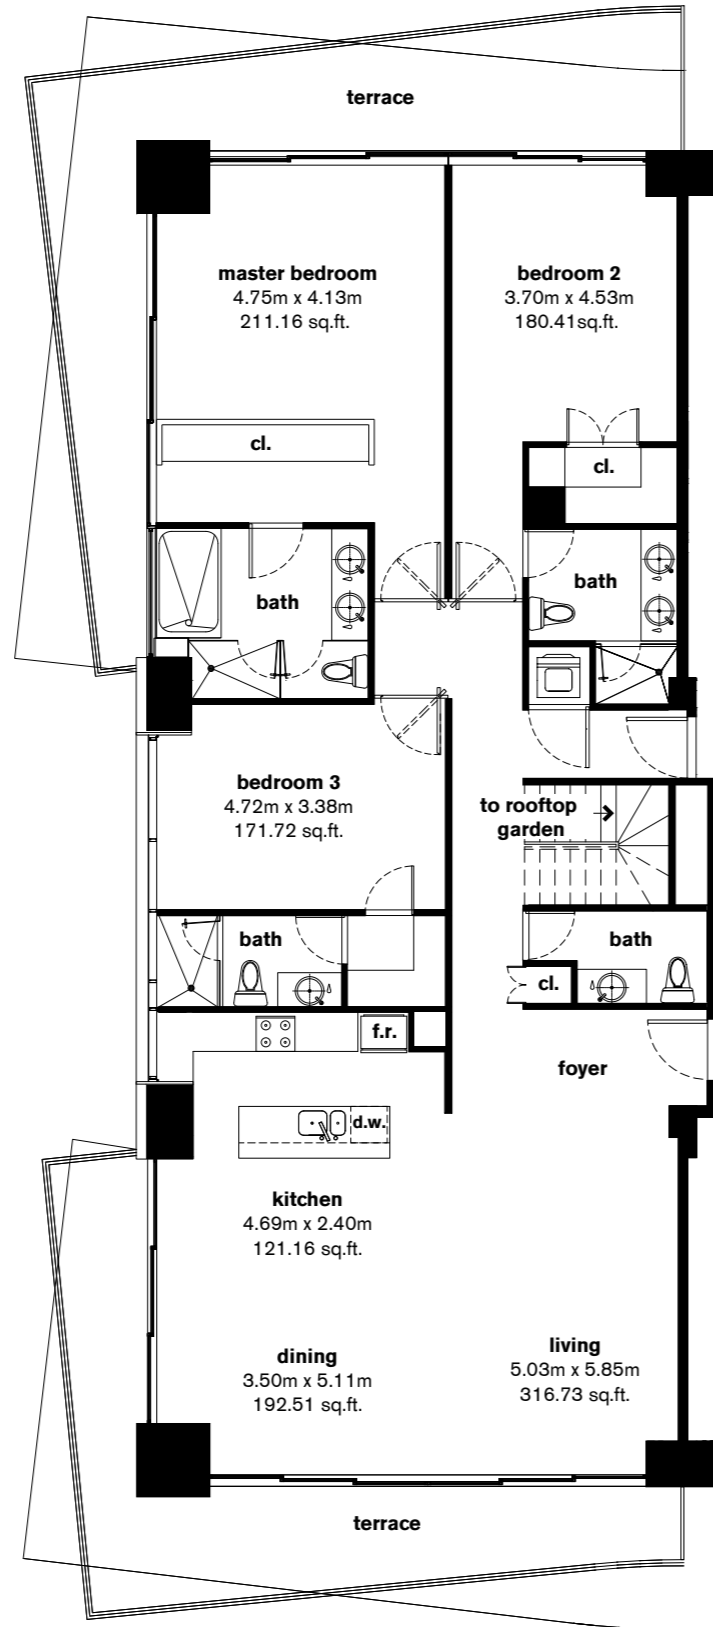

# unit a-ph

4 bedroom / 5 bath / rooftop garden

Total Sq Feet: 4,306

Total Sq Meters: 400.21

level 28-1<sup>st</sup> floor

# unit a-ph

level 28-2<sup>nd</sup> floor