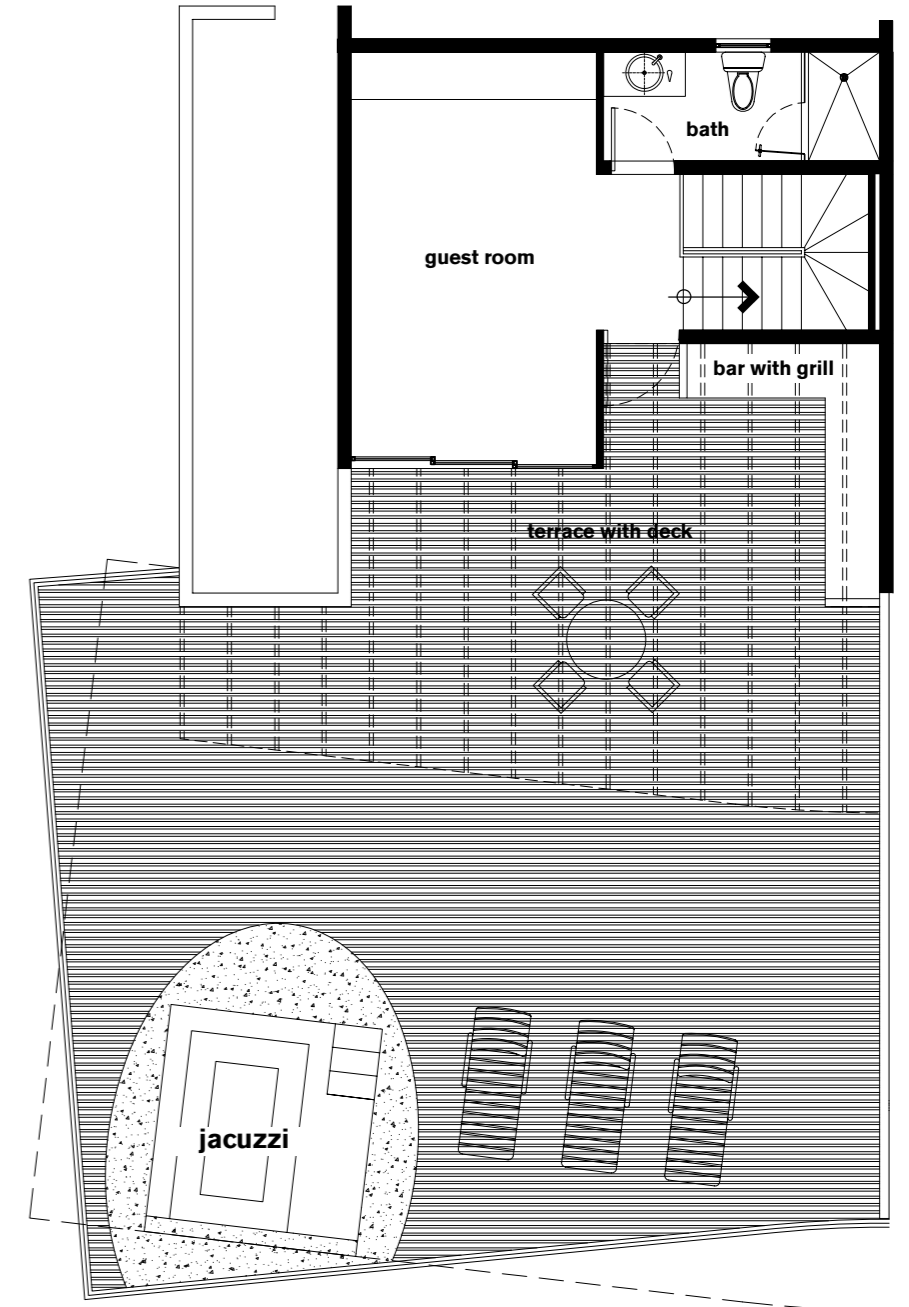

# unit a-ph

4 bedroom / 5 bath / rooftop garden

Total Sq Feet: 4,306

Total Sq Meters: 400.21

level 28-1<sup>st</sup> floor

# unit a-ph

level 28-2<sup>nd</sup> floor